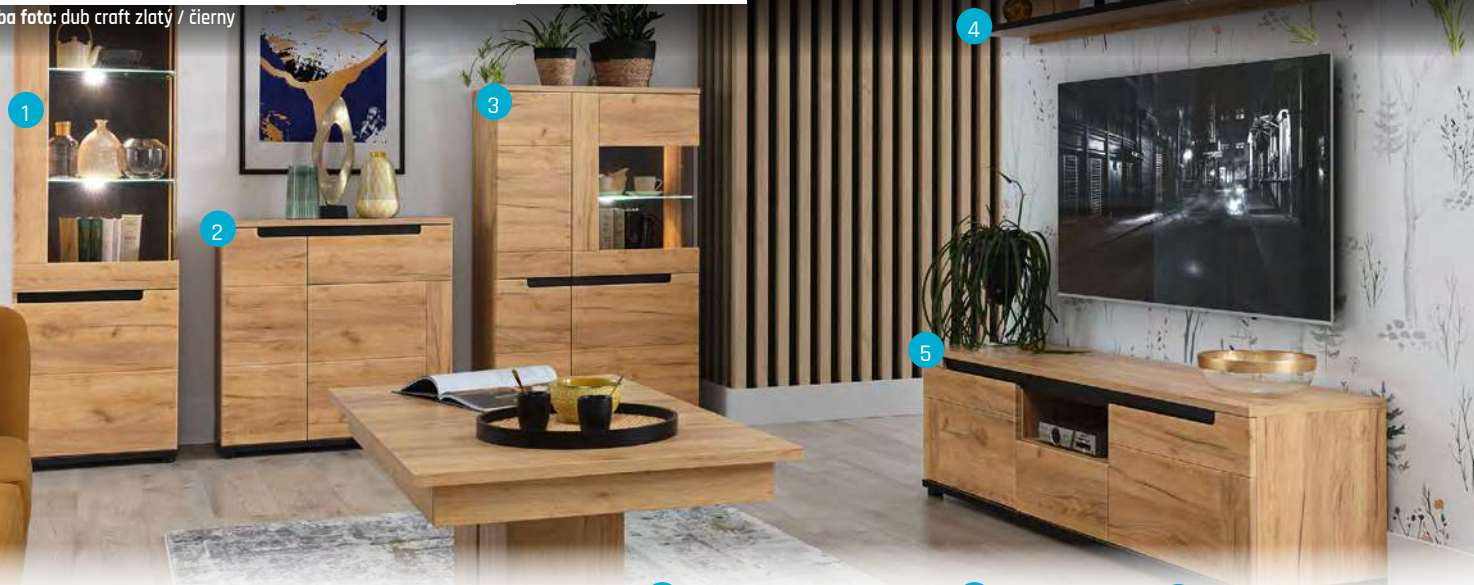

PRISCO

farba foto: dub craft zlatý / čierny

+ led osvetlenie -
OSVETLENIE LED 1x led 3d biely teplý - 20 €
OSVETLENIE LED 2x led 3d biely teplý - 25 €