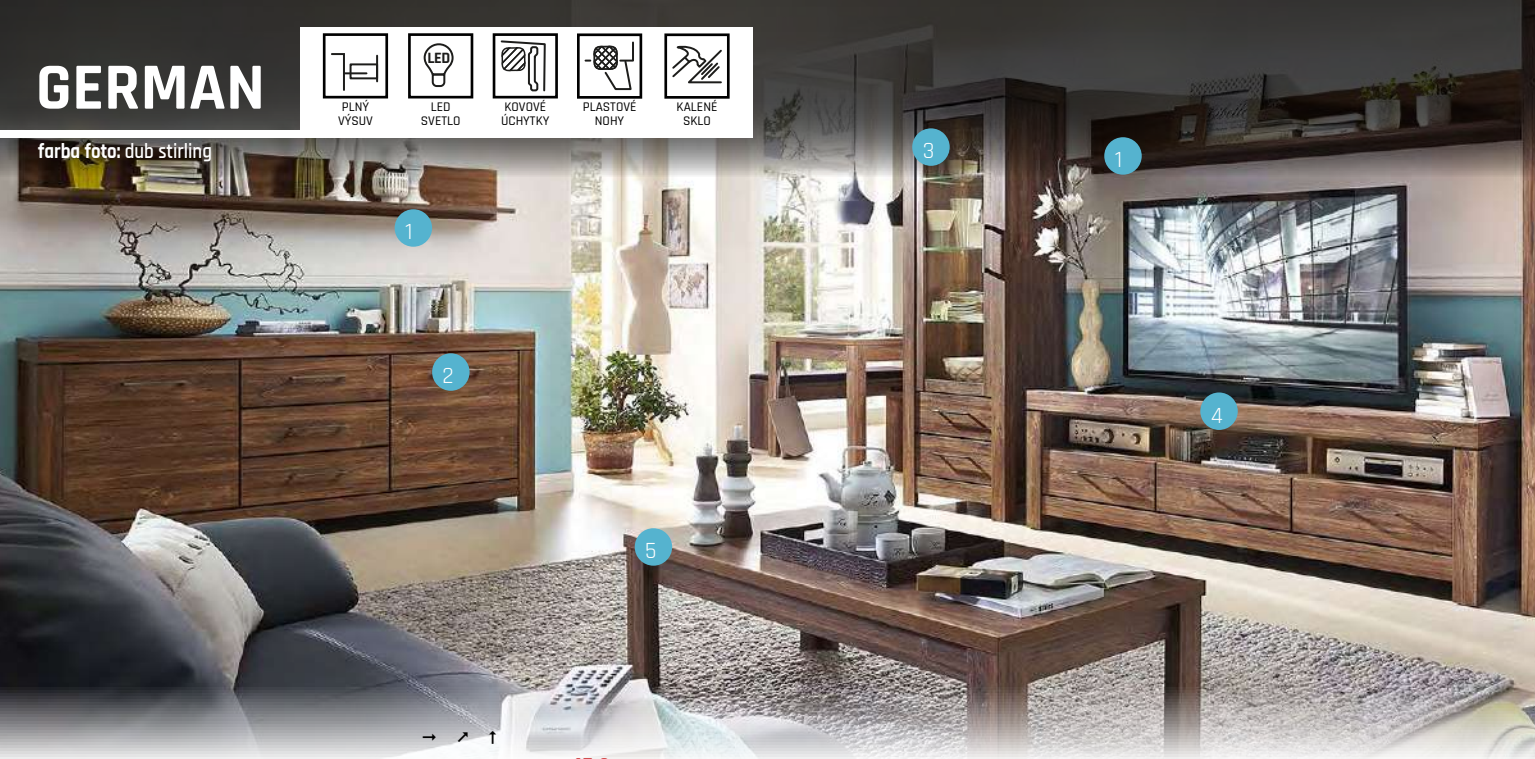

GERMAN

farba foto: dub stirling

1. GERMAN POLICA P/3/20	200/27/25	45 €
2. GERMAN KOMODA KOM2D3S/9/20	200/45/85	286 €
3. GERMAN VITRINA REG1W2S/20/7	68/42/201	336 €
4. GERMAN TV STOLÍK RTV3S/6/20	200/54/60	222 €
5. GERMAN KON. STOLIK LAW/5/13	130/65/50	87 €
6. GERMAN POLIČKA P/3/14	139/27/25	35 €
7. GERMAN SKRINKA SFK2D/9/12	115/45/85	150 €
8. GERMAN KOMODA KOM3S/9/12	115/45/85	218 €
9. GERMAN TV STOLÍK RTV 2S/6/14	138,5/54/60	175 €
10. GERMAN VITRINA REG1WID2S/16/12	115/42/158,5	391 €
11. GERMAN SKRIŇA SZF2D1L/22/17	167,5/56/220	432 €